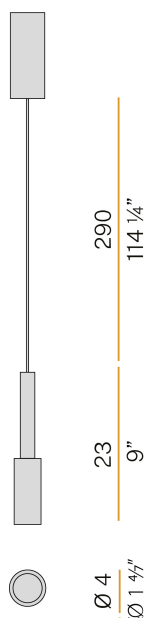

## Tubino

220-240V AC ON-OFF  
L07305.001.0501

 champagne

### Data sheet

CODE	L07305.001.0501
SYSTEM POWER CONSUMPTION	6,5W
EFFICACY	56.5lm/W
LIGHT SOURCE	LED
LIGHT SOURCE LIFETIME	L70 (B50) 80.000h
COLOUR TEMPERATURE	2700K Ra>90
LIGHT DISTRIBUTION	diffused
POWER SUPPLY	220-240V AC
FREQUENCY	50/60Hz
ELECTRICAL CONFIGURATION	ON-OFF
DRIVER	integrated included
NOMINAL LUMINOUS FLUX	475lm
LUMEN OUTPUT	339lm
EFFICIENCY	71.4%
WEIGHT	0,51 Kg
PROTECTION DEGREE	IP20
COLOUR TOLLERANCES	SDCM 3
PACKING DIMENSIONS (CM)	12,0 x 24,0 x 13,0

Suspension lighting fixture for interiors, with direct light emission.  
Turned aluminium structure in white, champagne, mat black, bronze or titanium polyacrylic paint.  
Turned aluminium head in polyacrylic paint.  
Modelled polycarbonate diffuser with opaline finish.  
Turned brass end cap in polyacrylic paint.  
2,9m (114,2") long suspension and power cable in transparent PVC.  
Power canopy with pickled sheet metal ceiling bracket and extruded aluminium covering in white, champagne, mat black, bronze or titanium polyacrylic paint.

### Technical drawing